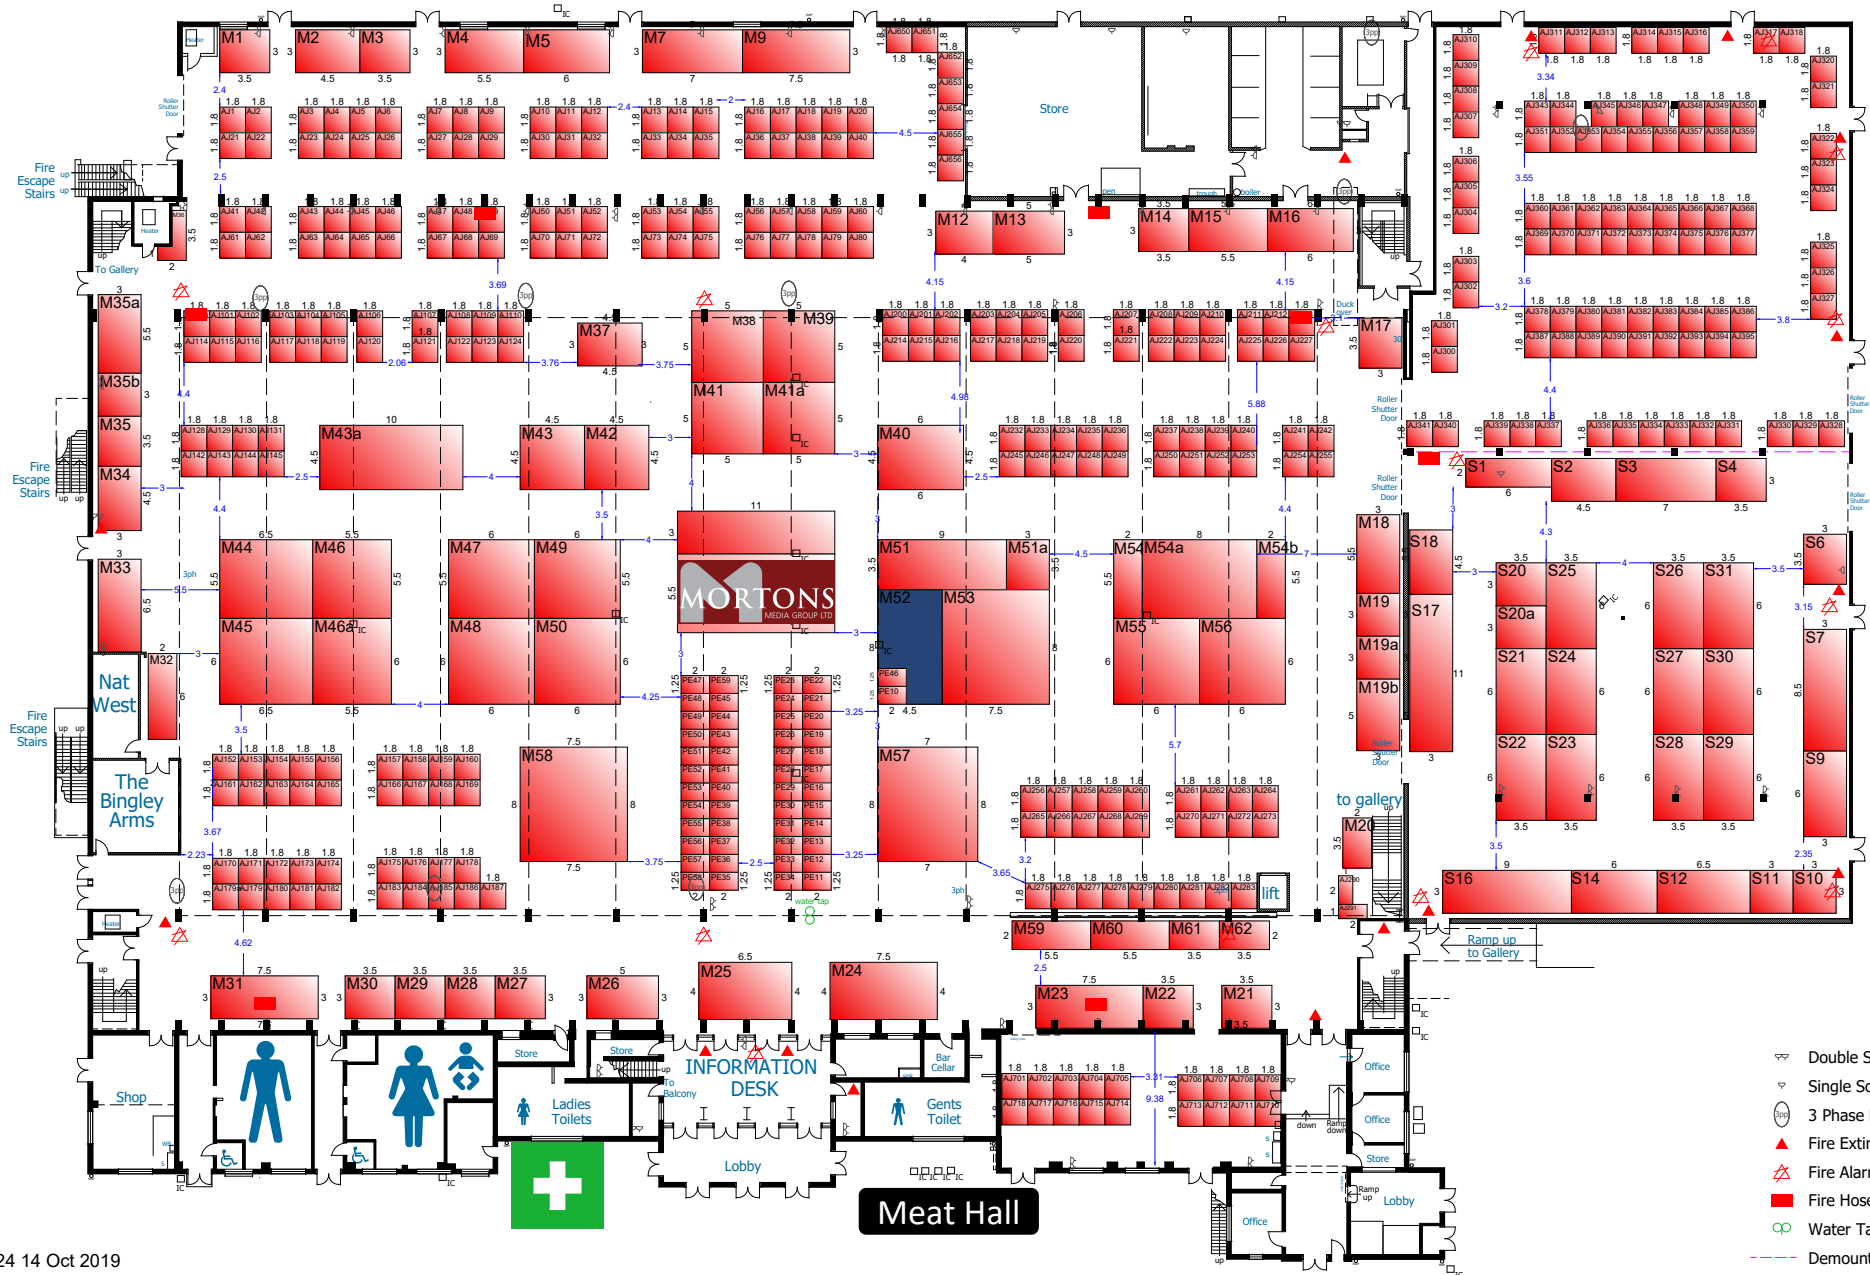

the 26th Carole Nash classic motorcycle mechanics show

Main Hall

Side Hall 1

Side Hall 2

- ⏏ Double Socket Power Outlet
- ⏏ Single Socket Power Outlet
- ⏏ 3 Phase Power
- 🔥 Fire Extinguisher
- 🚒 Fire Alarm
- 🚒 Fire Hose
- 🚰 Water Tap
- Demountable Partition