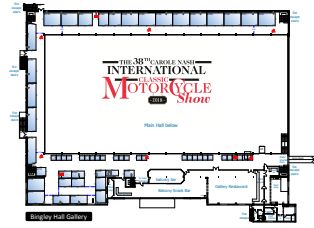

THE 38TH CAROLE NASH INTERNATIONAL CLASSIC MOTORCYCLE Show -2018-

Evacuation Point A

Evacuation Point B

Pay Booth

Stafford Car Park
Trade Gate Open 24 - 7

← TO UTTOXETER

A.518

→ TO STAFFORD