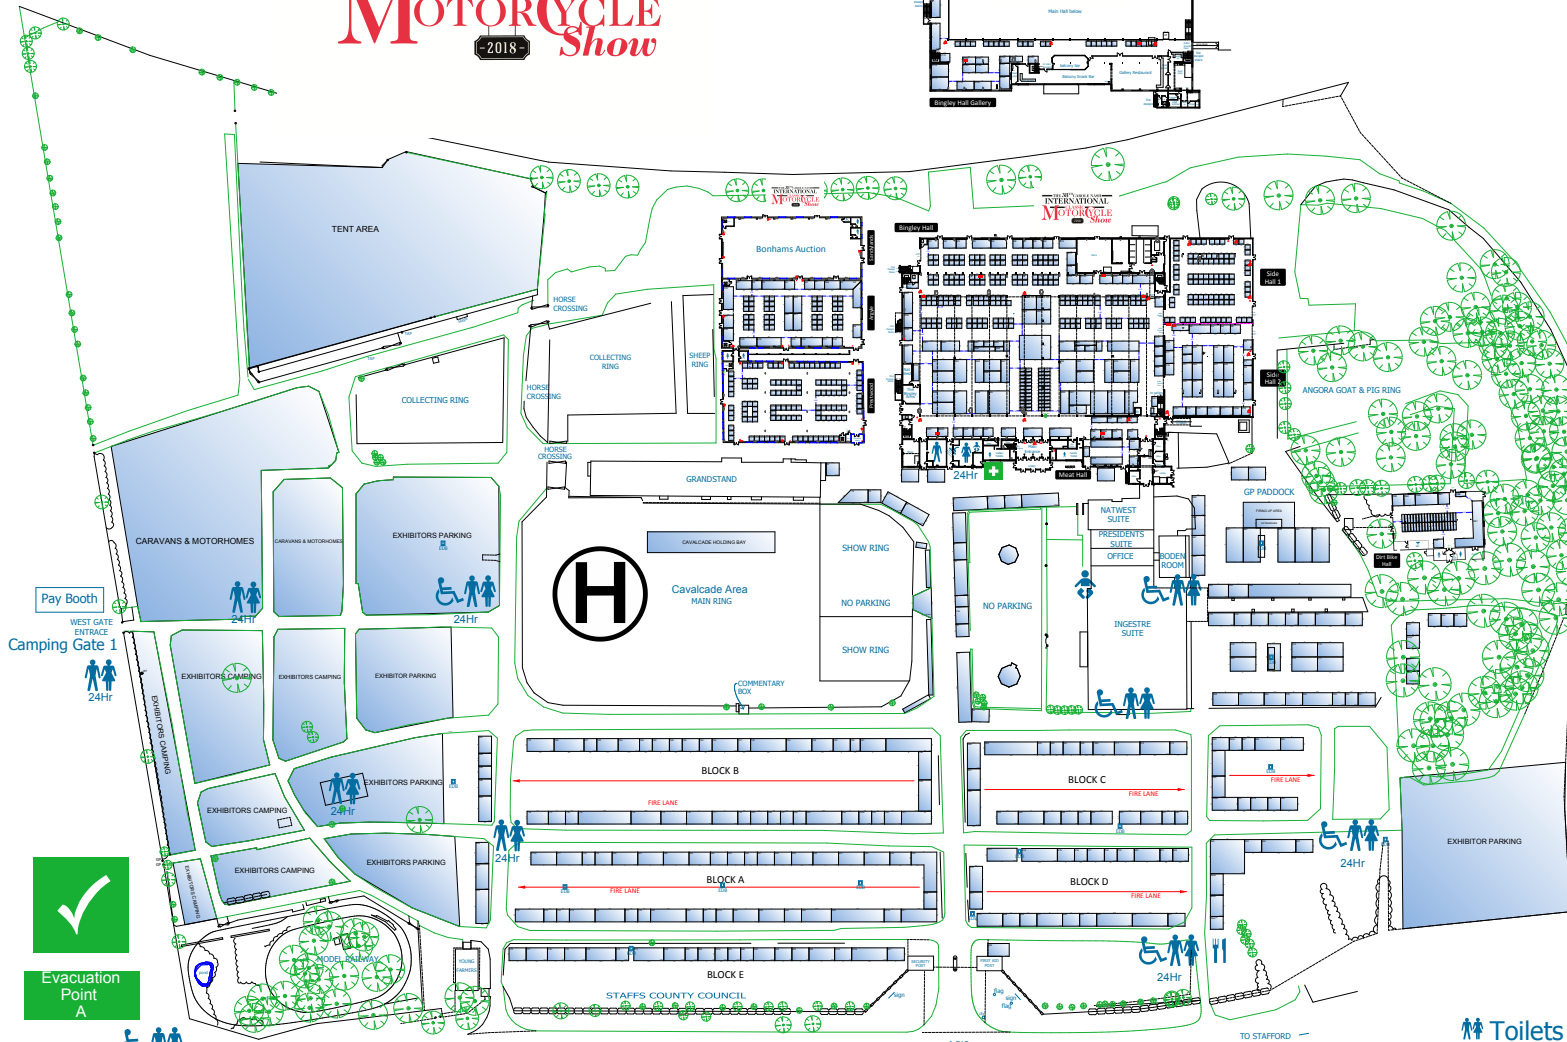

THE 38TH CAROLE NASH INTERNATIONAL CLASSIC MOTORCYCLE Show -2018-

Evacuation Point A

Evacuation Point B

Pay Booth

Stafford Car Park
Trade Gate Open 24 - 7

← TO UTTOXETER

A.518

→ TO STAFFORD

Main Car Park

Pay Booth

Evacuation Point C

Toilets

Toilets including Disabled

Baby Changing

Catering

Showers