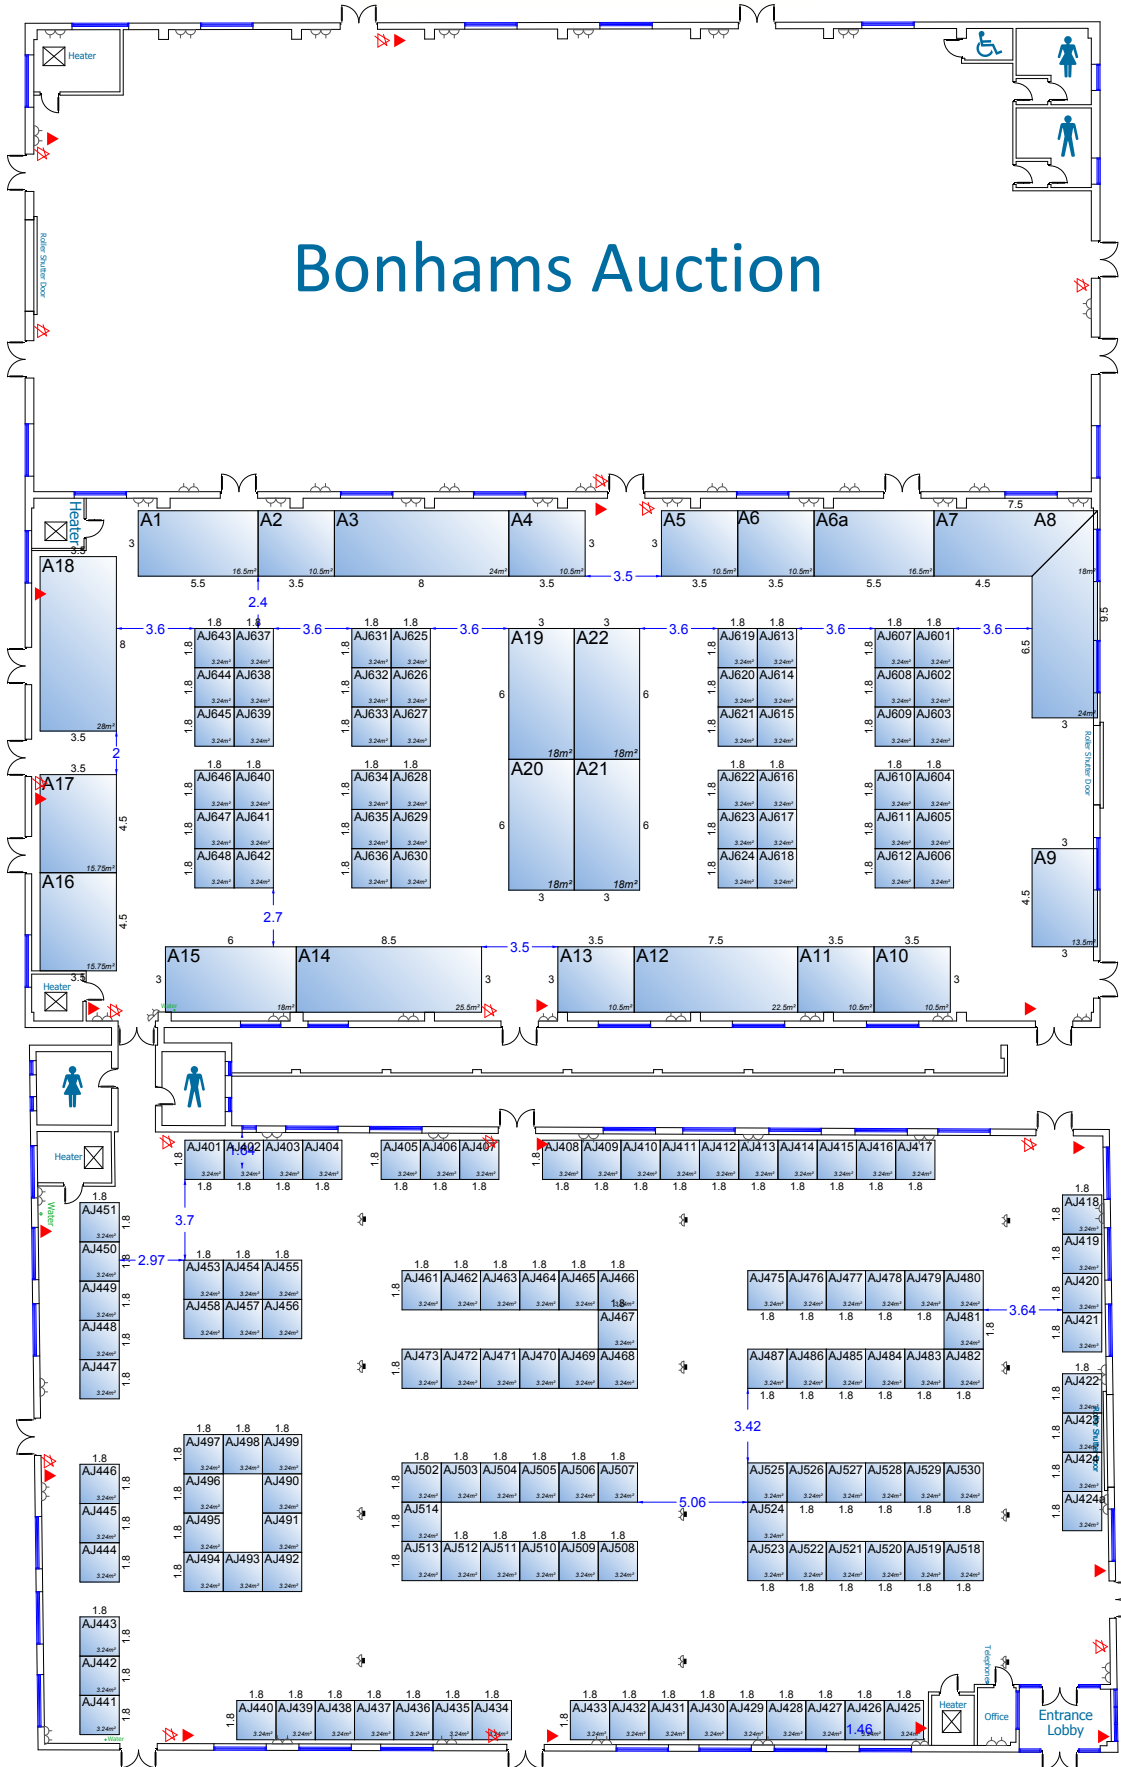

THE 38TH CAROLE NASH
INTERNATIONAL
CLASSIC
MOTORCYCLE
-2018-
Show

Bonhams Auction

Sandylands

Argyle

Prestwood

- ⚡ Double Socket Power Outlet
- 🔥 Fire Extinguisher
- 🚨 Fire Alarm
- 💧 Water