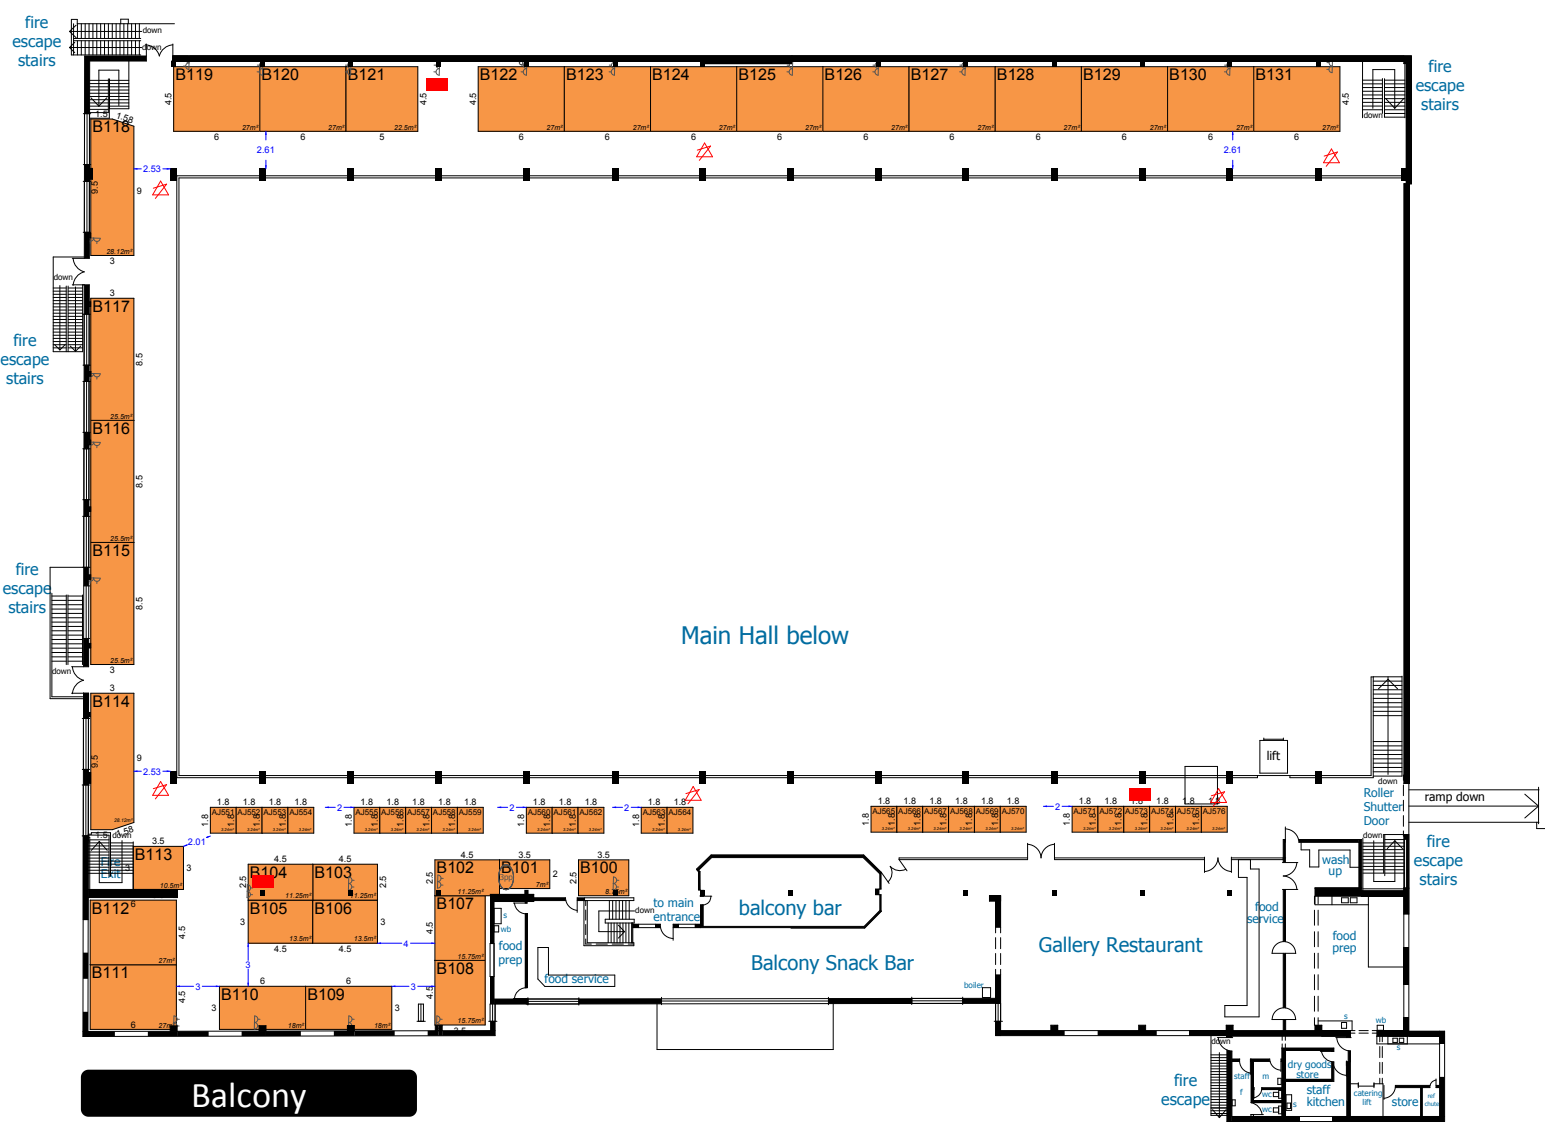

# The 24<sup>th</sup> Carole Nash classic motorcycle mechanics show

SKIPS

Evacuation Point B

Pay Booth

Stafford Car Park  
Trade Gate Open 24 - 7

Evacuation Point A

← TO UTTOXETER

A.518

TO STAFFORD →

Helmet Park  
 Pay Booth  
 Main Car Park  
  
 Evacuation Point C

- Toilets
- Toilets including Disabled
- Baby Changing
- Catering
- Showers
- Helipad
- First Aid