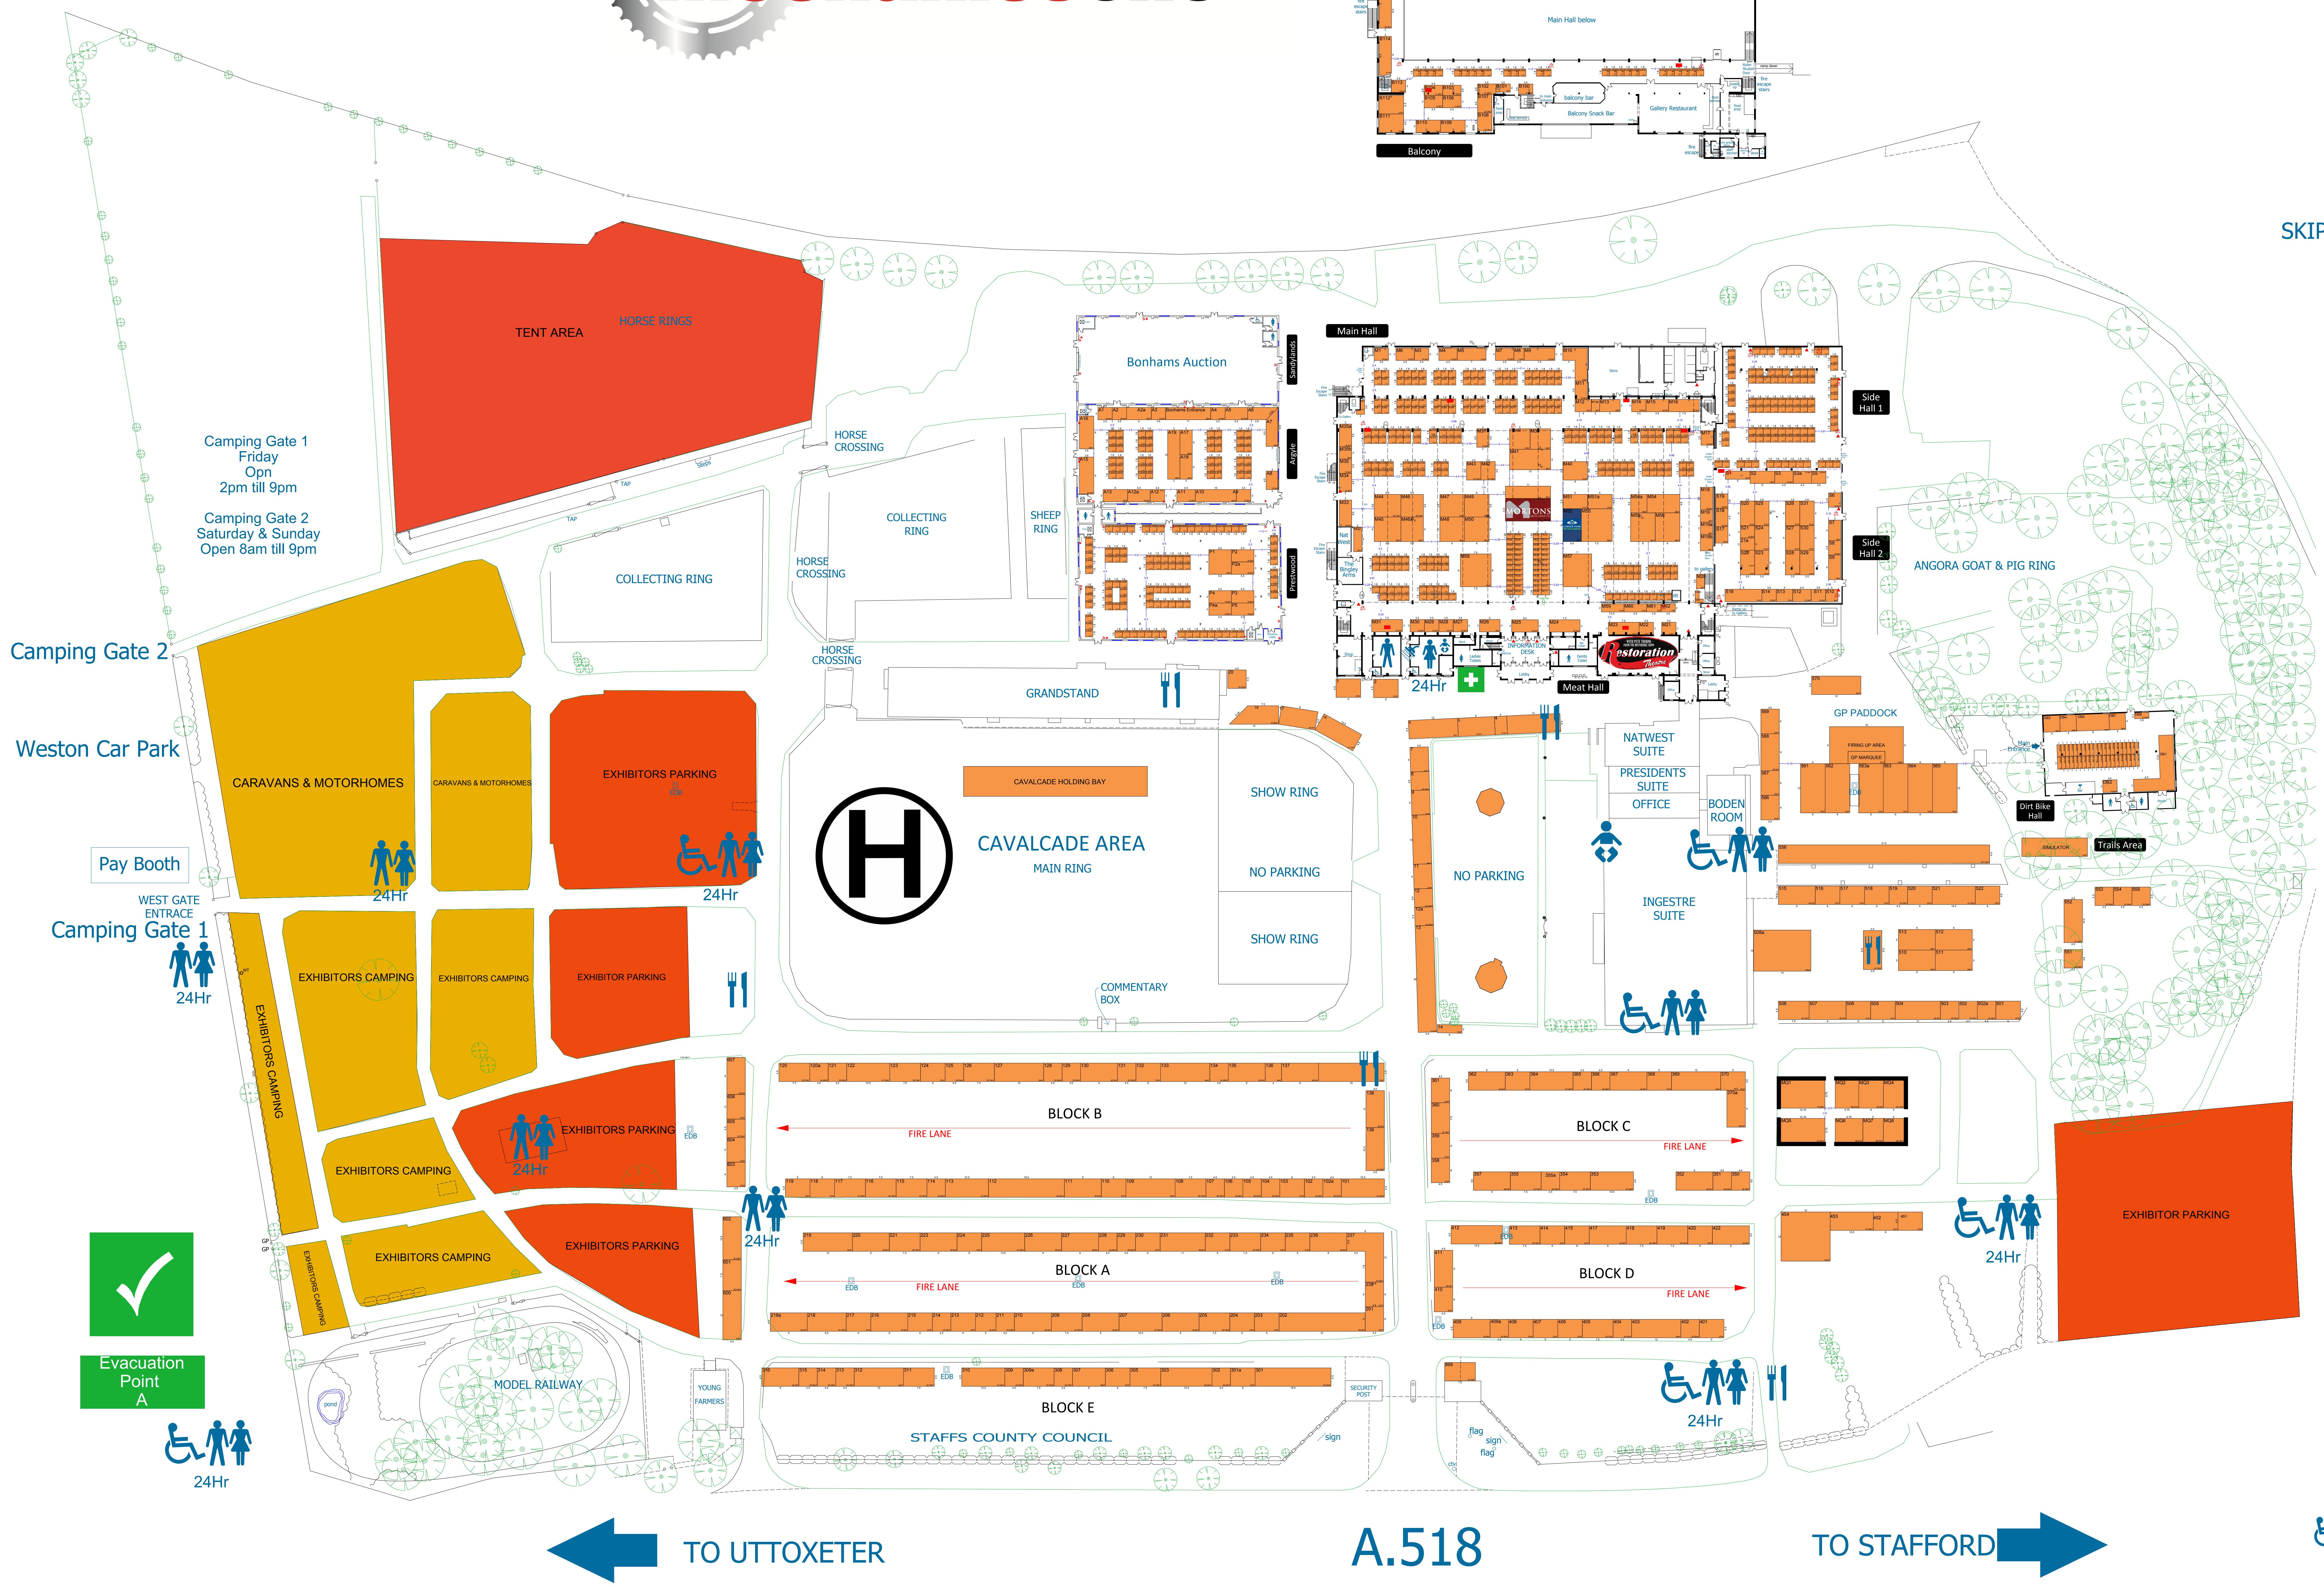

# The 24<sup>th</sup> Carole Nash classic motorcycle mechanics show

SKIPS

Evacuation Point B

Pay Booth

Stafford Car Park  
Trade Gate Open 24 - 7

Evacuation Point A

← TO UTTOXETER

A.518

TO STAFFORD →

Helmet Park  
 Pay Booth  
 Main Car Park  
  
 Evacuation Point C

- Toilets
- Toilets including Disabled
- Baby Changing
- Catering
- Showers
- Helipad
- First Aid